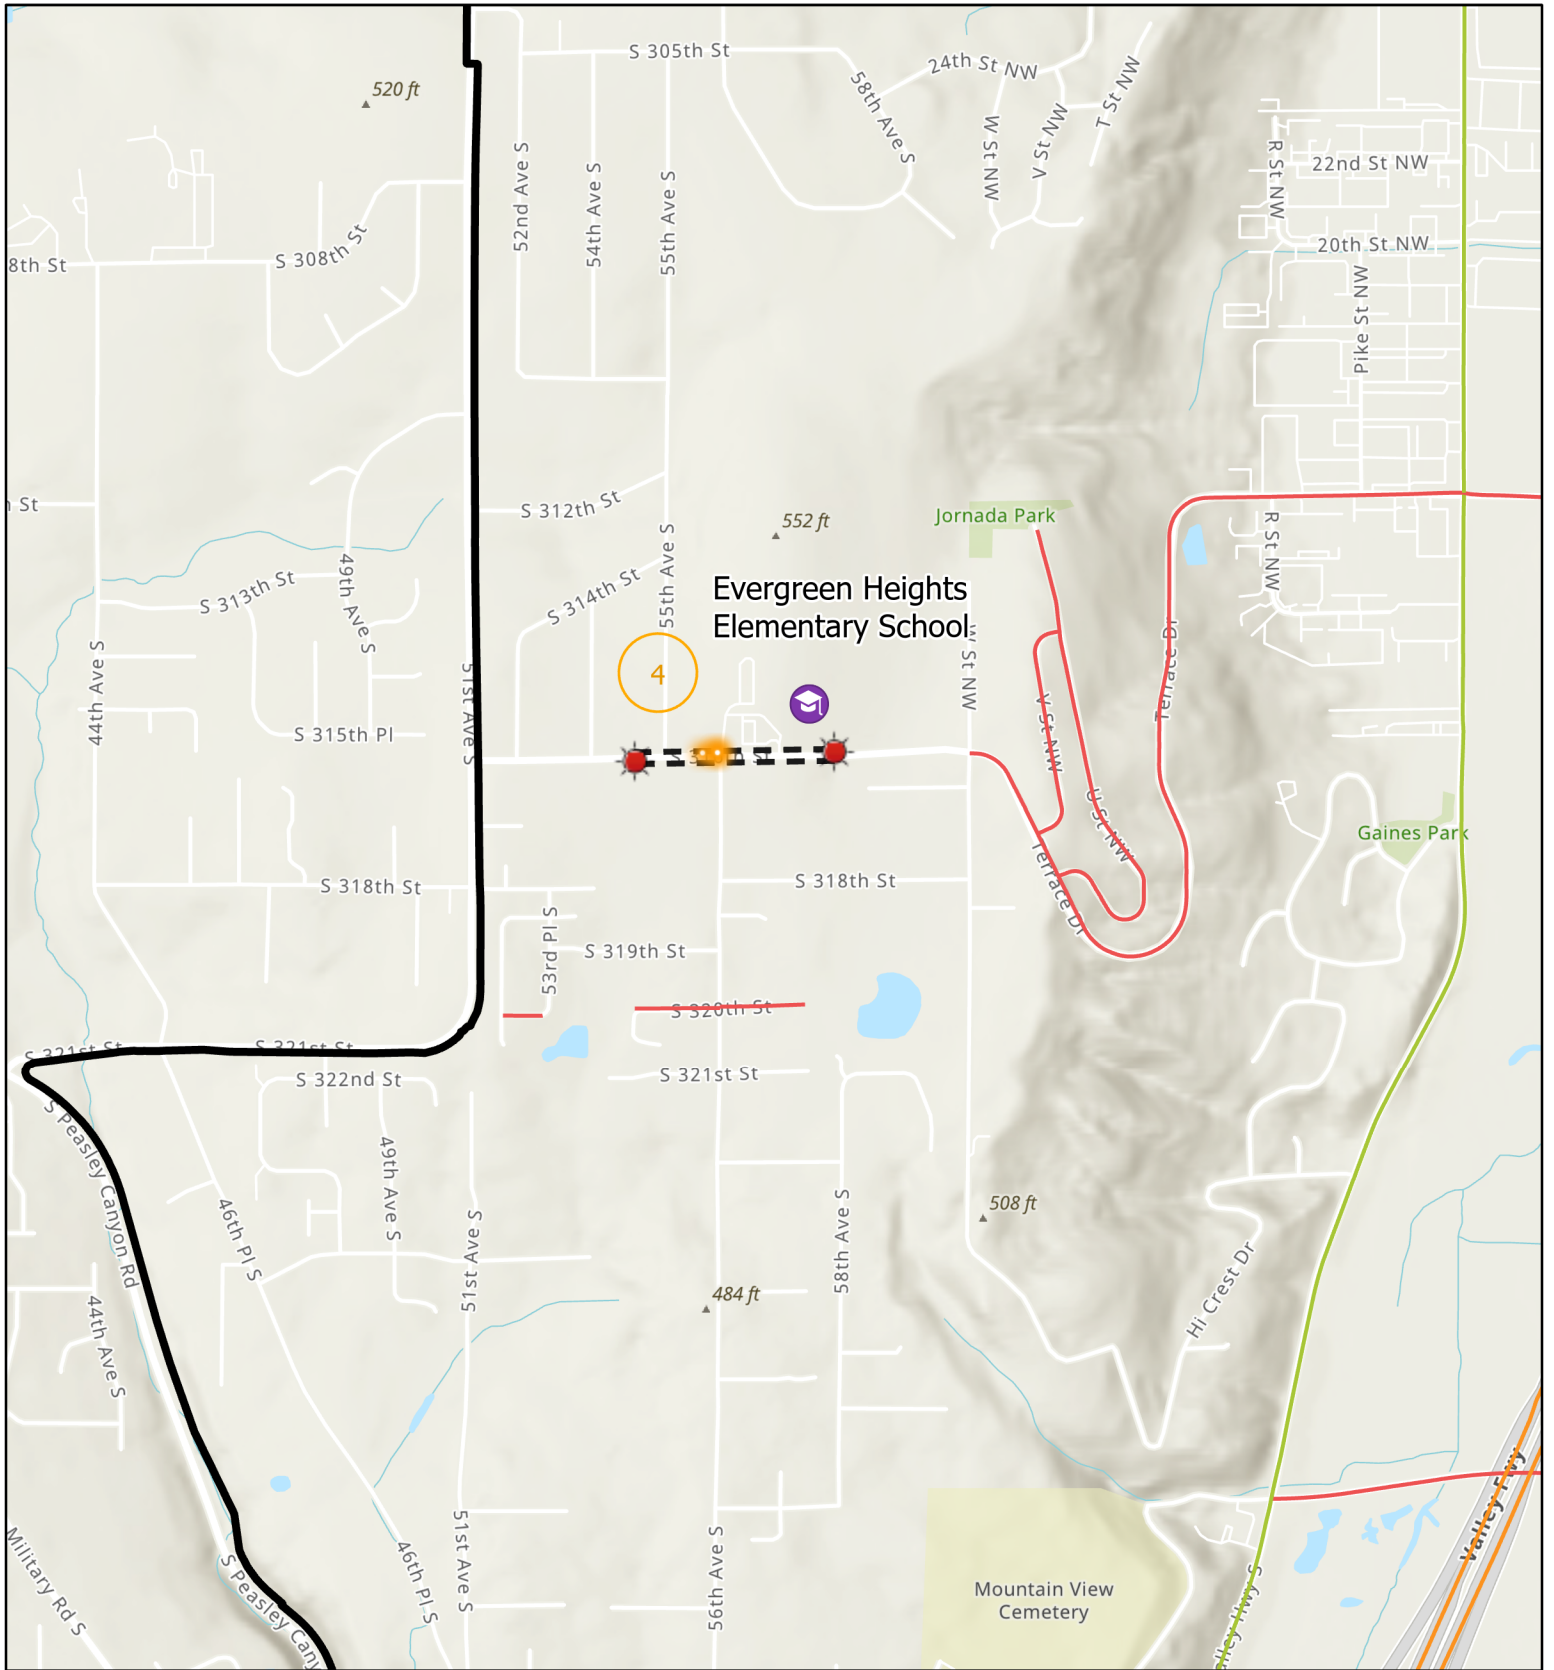

City of Auburn - City Limits

Printed On: 2/22/2022
Map ID: 4131

Information shown is for general reference purposes only and does not necessarily represent exact geographic or cartographic data as mapped. The City of Auburn makes no warranty as to its accuracy.

Area 2

Speed Limit

- 45
- 50
- 35
- 55
- 60
- 30
- 40

Schools

School Zone Flasher

Collisions in School Zones - Ped/Cycl

Collisions in School Zones

School Zones

City of Auburn - City Limits

Printed On: 2/22/2022
Map ID: 6197

Information shown is for general reference purposes only and does not necessarily represent exact geographic or cartographic data as mapped. The City of Auburn makes no warranty as to its accuracy.

Area 3

Speed Limit

- 30
- 35
- 40
- 45
- 50
- 55
- 60

- Schools
- School Zone Flasher
- Collisions in School Zones - Ped/Cycl

- Collisions in School Zones
- School Zones
- City of Auburn - City Limits

Printed On: 2/22/2022
Map ID: 6197