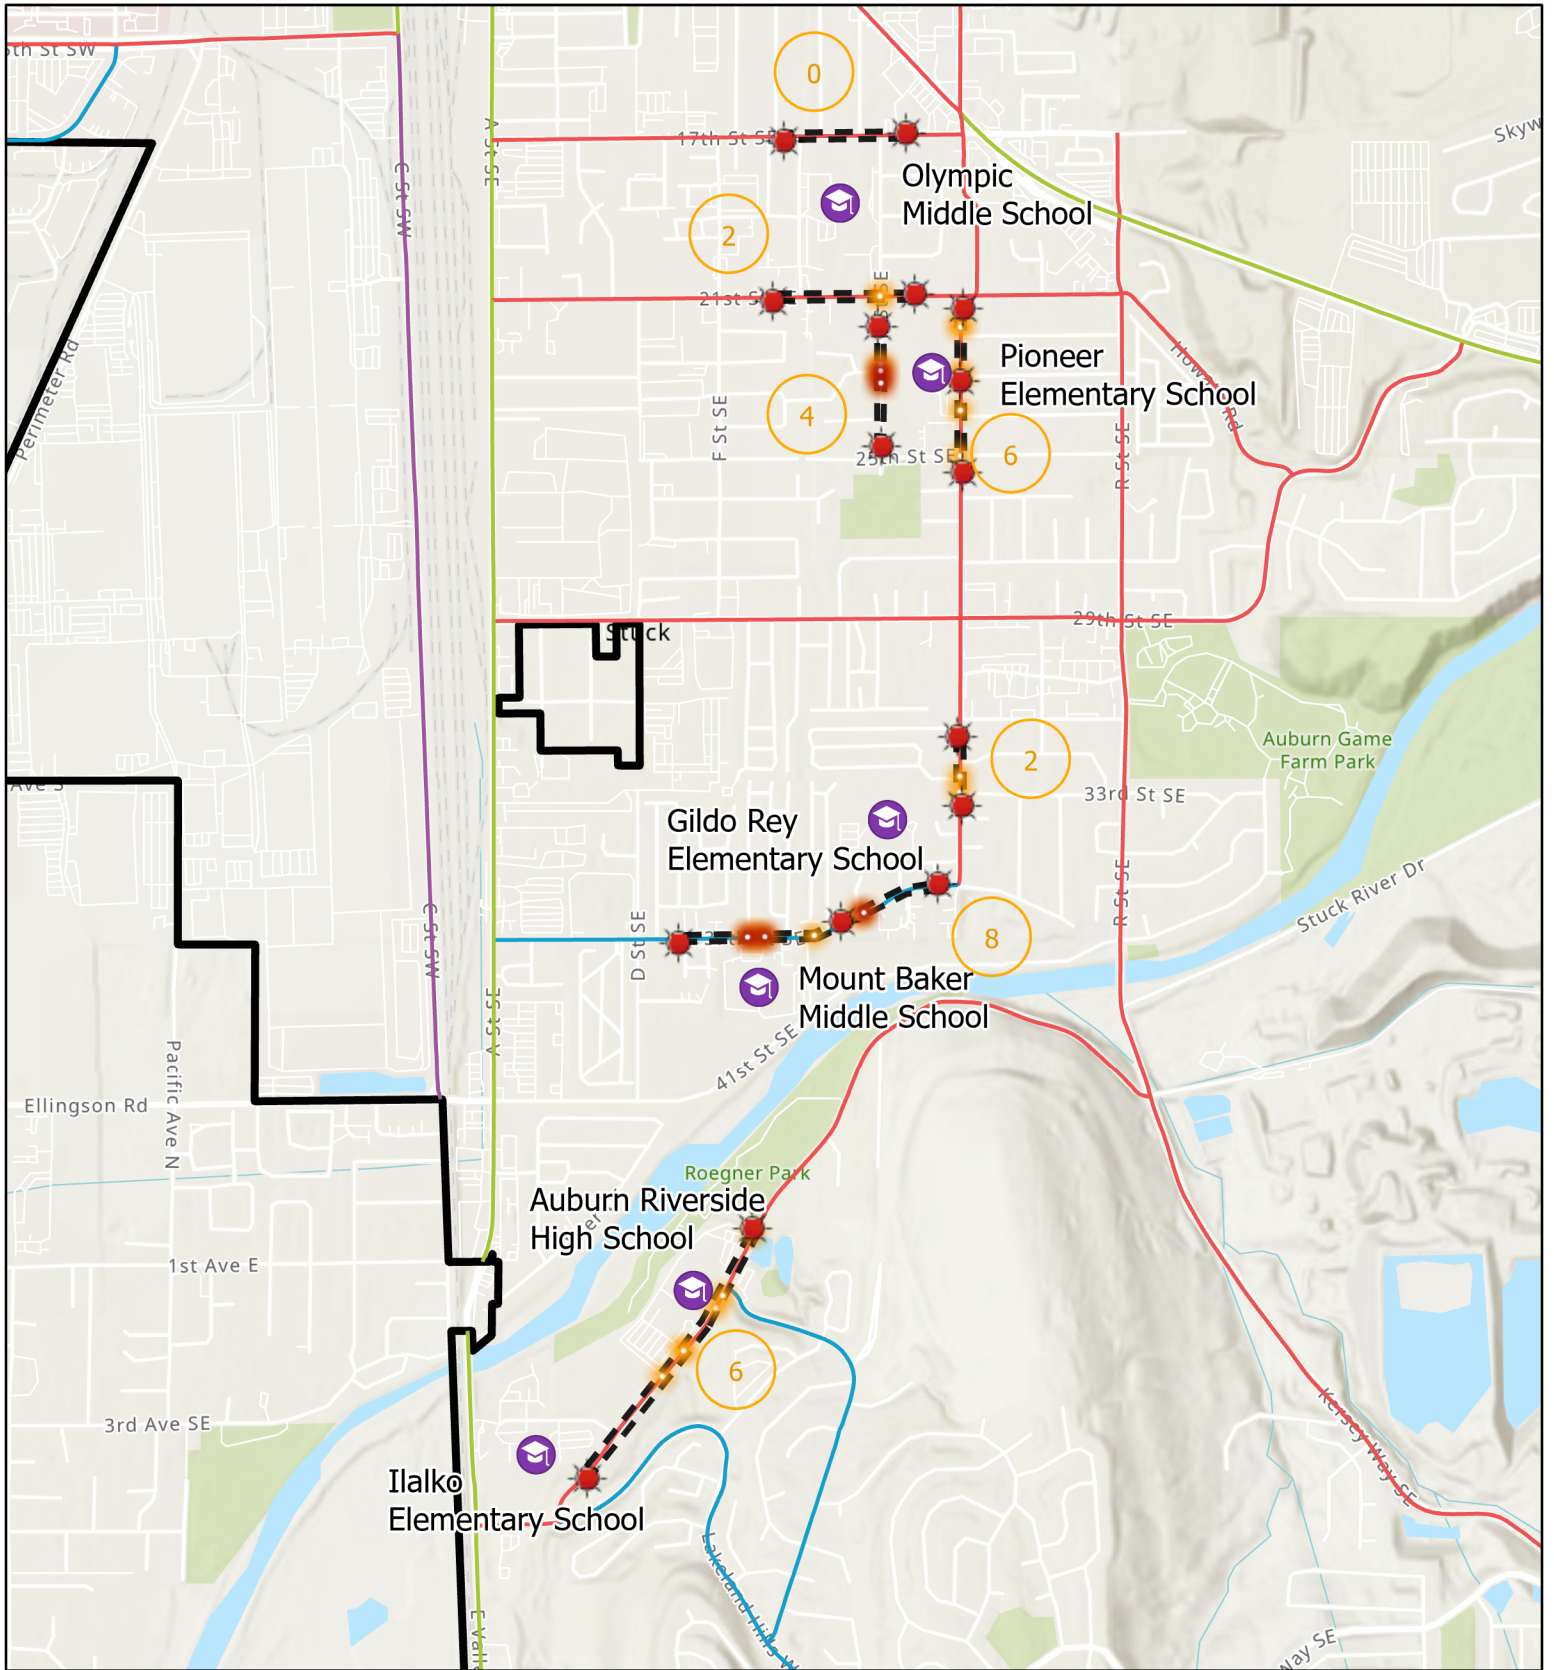

City of Auburn - City Limits

Printed On: 2/22/2022
Map ID: 6197

Information shown is for general reference purposes only and does not necessarily represent exact geographic or cartographic data as mapped. The City of Auburn makes no warranty as to its accuracy.

Area 3

Speed Limit

- 30
- 35
- 40
- 45
- 50
- 55
- 60

- Schools
- School Zone Flasher
- Collisions in School Zones - Ped/Cycl

- Collisions in School Zones
- School Zones
- City of Auburn - City Limits

Printed On: 2/22/2022
Map ID: 6197

Information shown is for general reference purposes only and does not necessarily represent exact geographic or cartographic data as mapped. The City of Auburn makes no warranty as to its accuracy.

Area 4

Speed Limit

- 30
- 35
- 40
- 45
- 50
- 55
- 60

Schools

School Zone Flasher

Collisions in School Zones - Ped/Cycl

Collisions in School Zones

School Zones

City of Auburn -City Limits