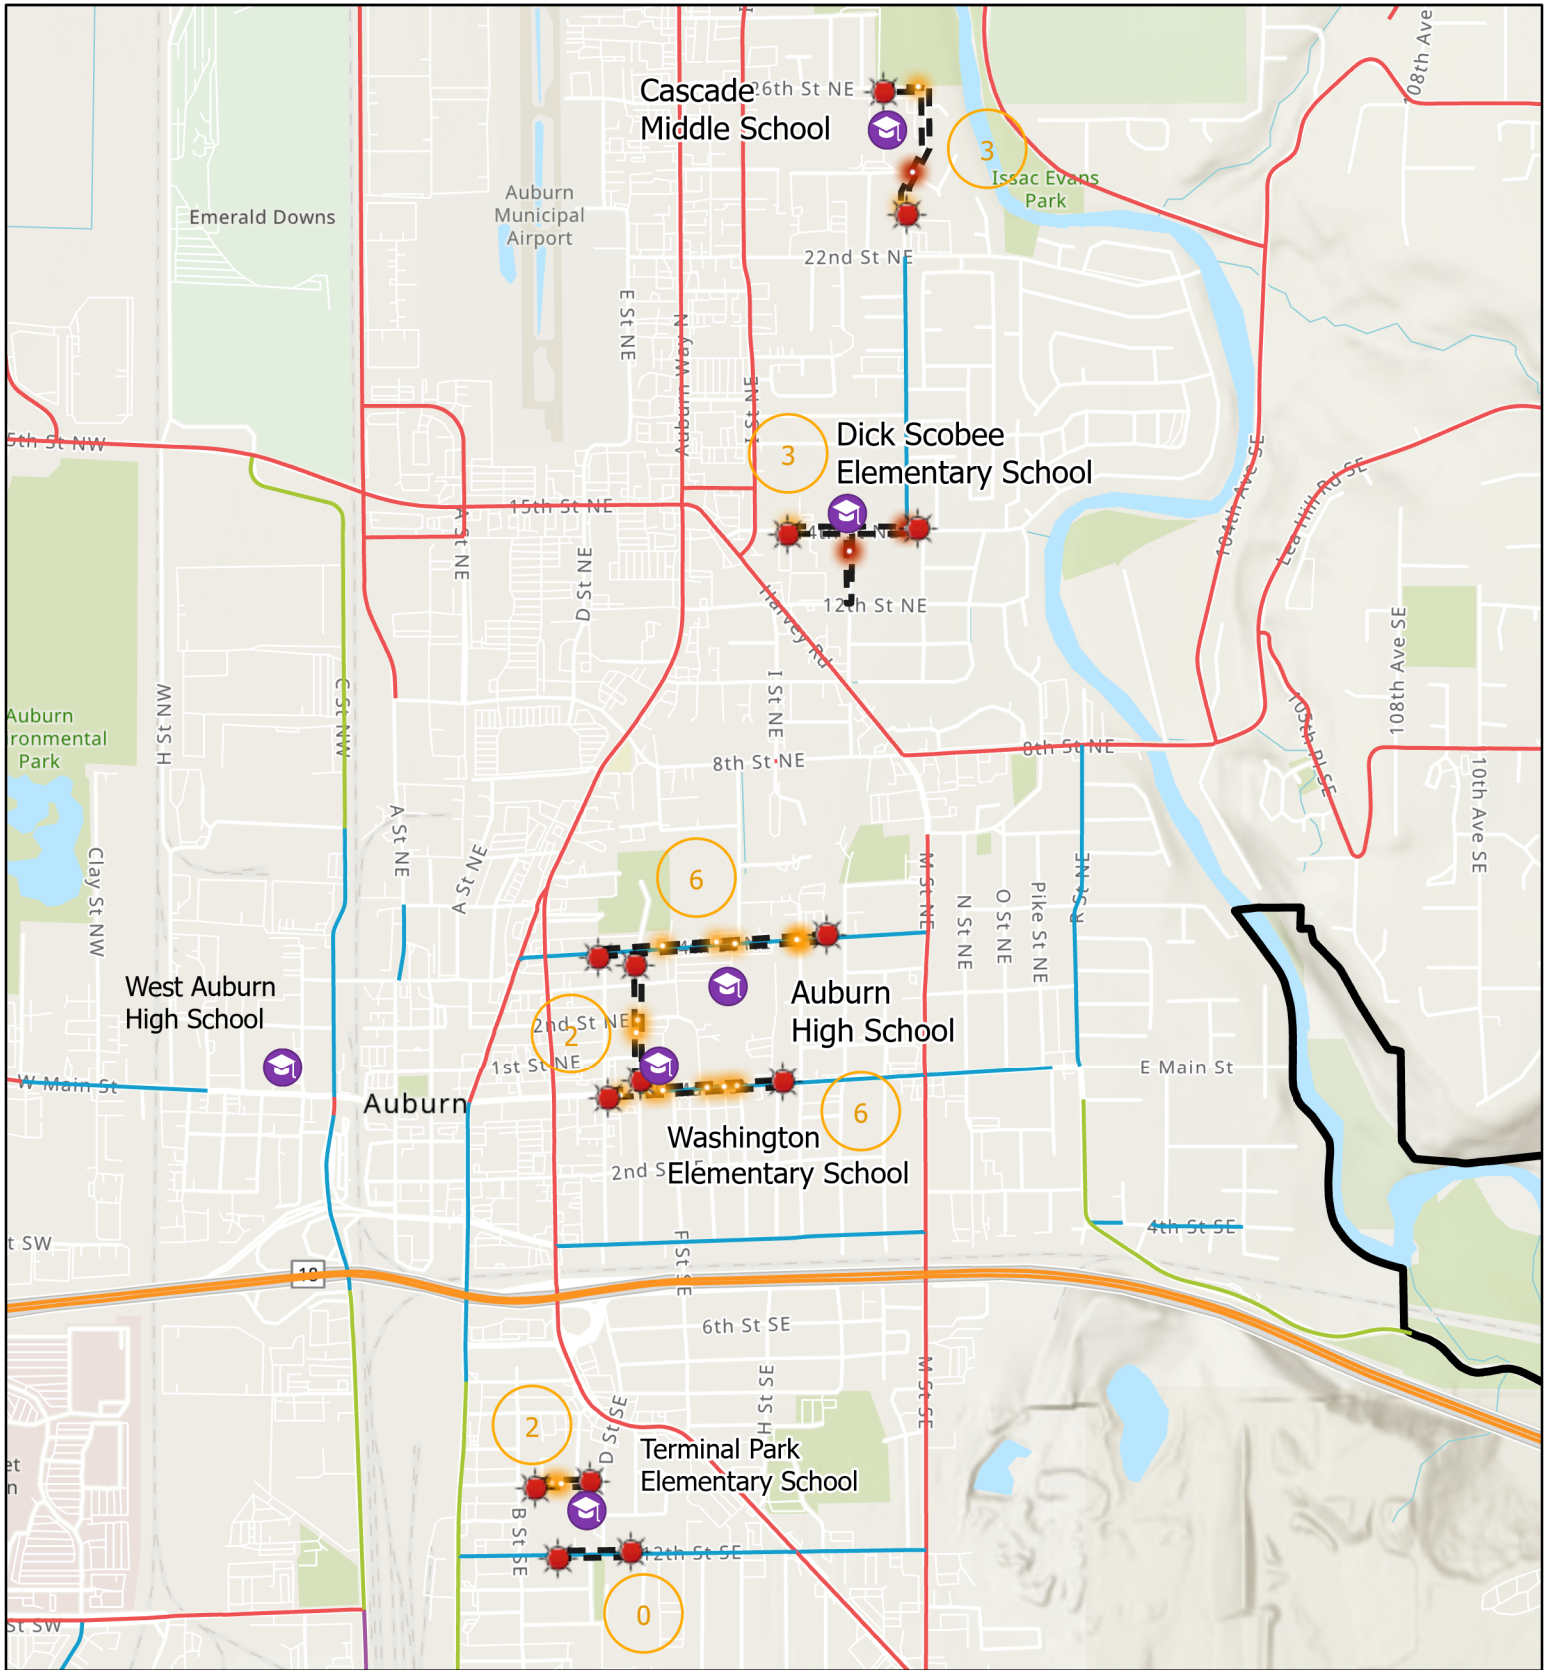

Area 2

Speed Limit

- 45
- 50
- 35
- 55
- 60
- 30
- 40

Schools

School Zone Flasher

Collisions in School Zones - Ped/Cycl

Collisions in School Zones

School Zones

City of Auburn - City Limits

Printed On: 2/22/2022
Map ID: 6197

Information shown is for general reference purposes only and does not necessarily represent exact geographic or cartographic data as mapped. The City of Auburn makes no warranty as to its accuracy.