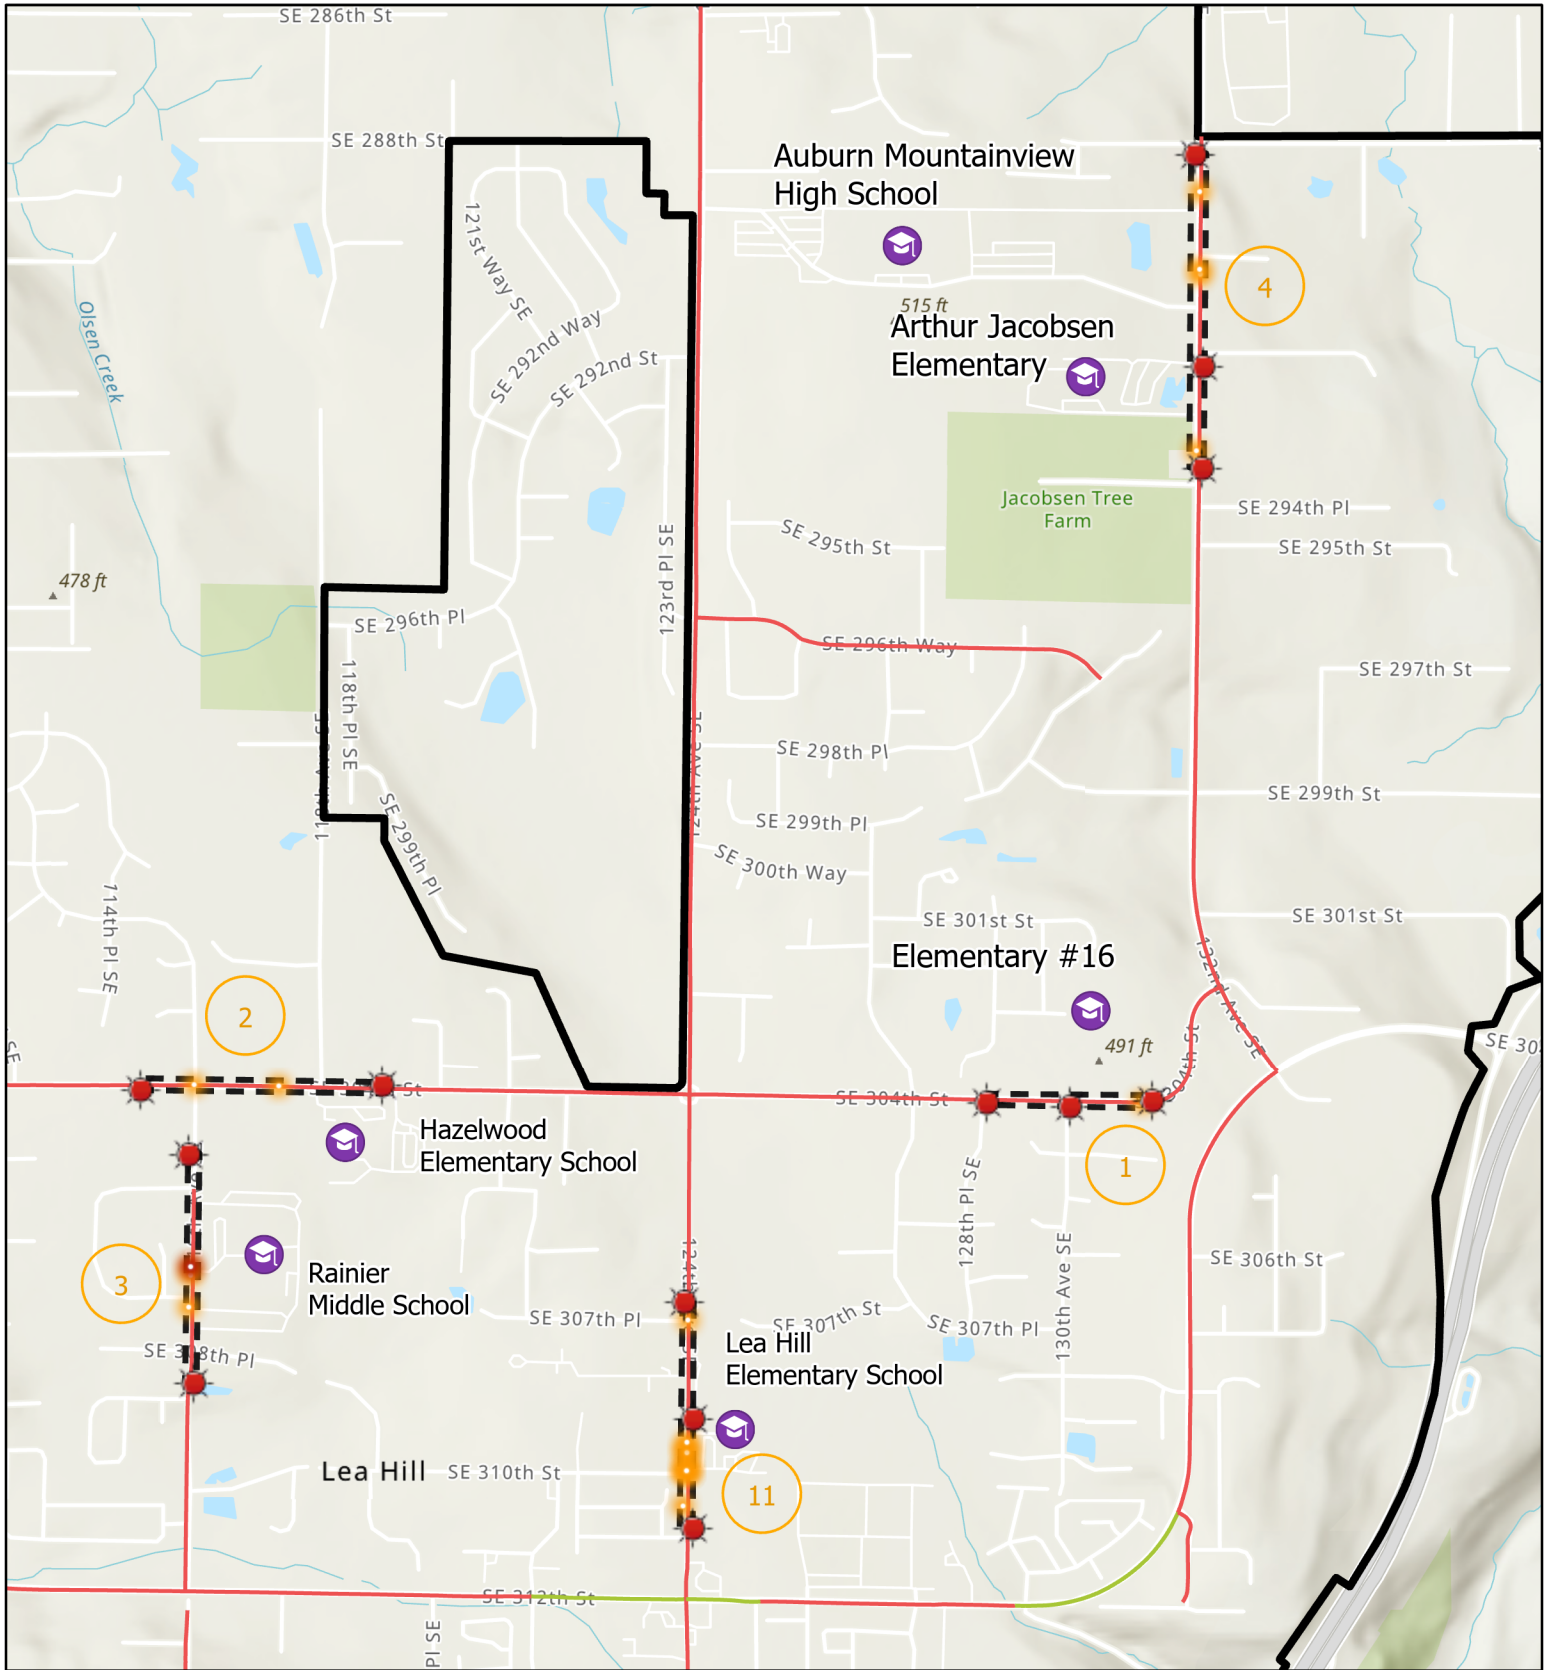

School Zones

Speed Limit

- Schools
- School Zone Flasher
- School Zones
- City of Auburn -City Limits

Printed On: 2/22/2022
Map ID: 6197

Information shown is for general reference purposes only and does not necessarily represent exact geographic or cartographic data as mapped. The City of Auburn makes no warranty as to its accuracy.

Area 1

Speed Limit

- 30
- 35
- 40
- 45
- 50
- 55
- 60

Schools

School Zone Flasher

Collisions in School Zones - Ped/Cycl

Collisions in School Zones

School Zones

City of Auburn - City Limits

Printed On: 2/22/2022
Map ID: 4131

Information shown is for general reference purposes only and does not necessarily represent exact geographic or cartographic data as mapped. The City of Auburn makes no warranty as to its accuracy.

Area 3

Speed Limit

- 30
- 35
- 40
- 45
- 50
- 55
- 60

- Schools
- School Zone Flasher
- Collisions in School Zones - Ped/Cycl

- Collisions in School Zones
- School Zones
- City of Auburn - City Limits

Printed On: 2/22/2022
Map ID: 6197