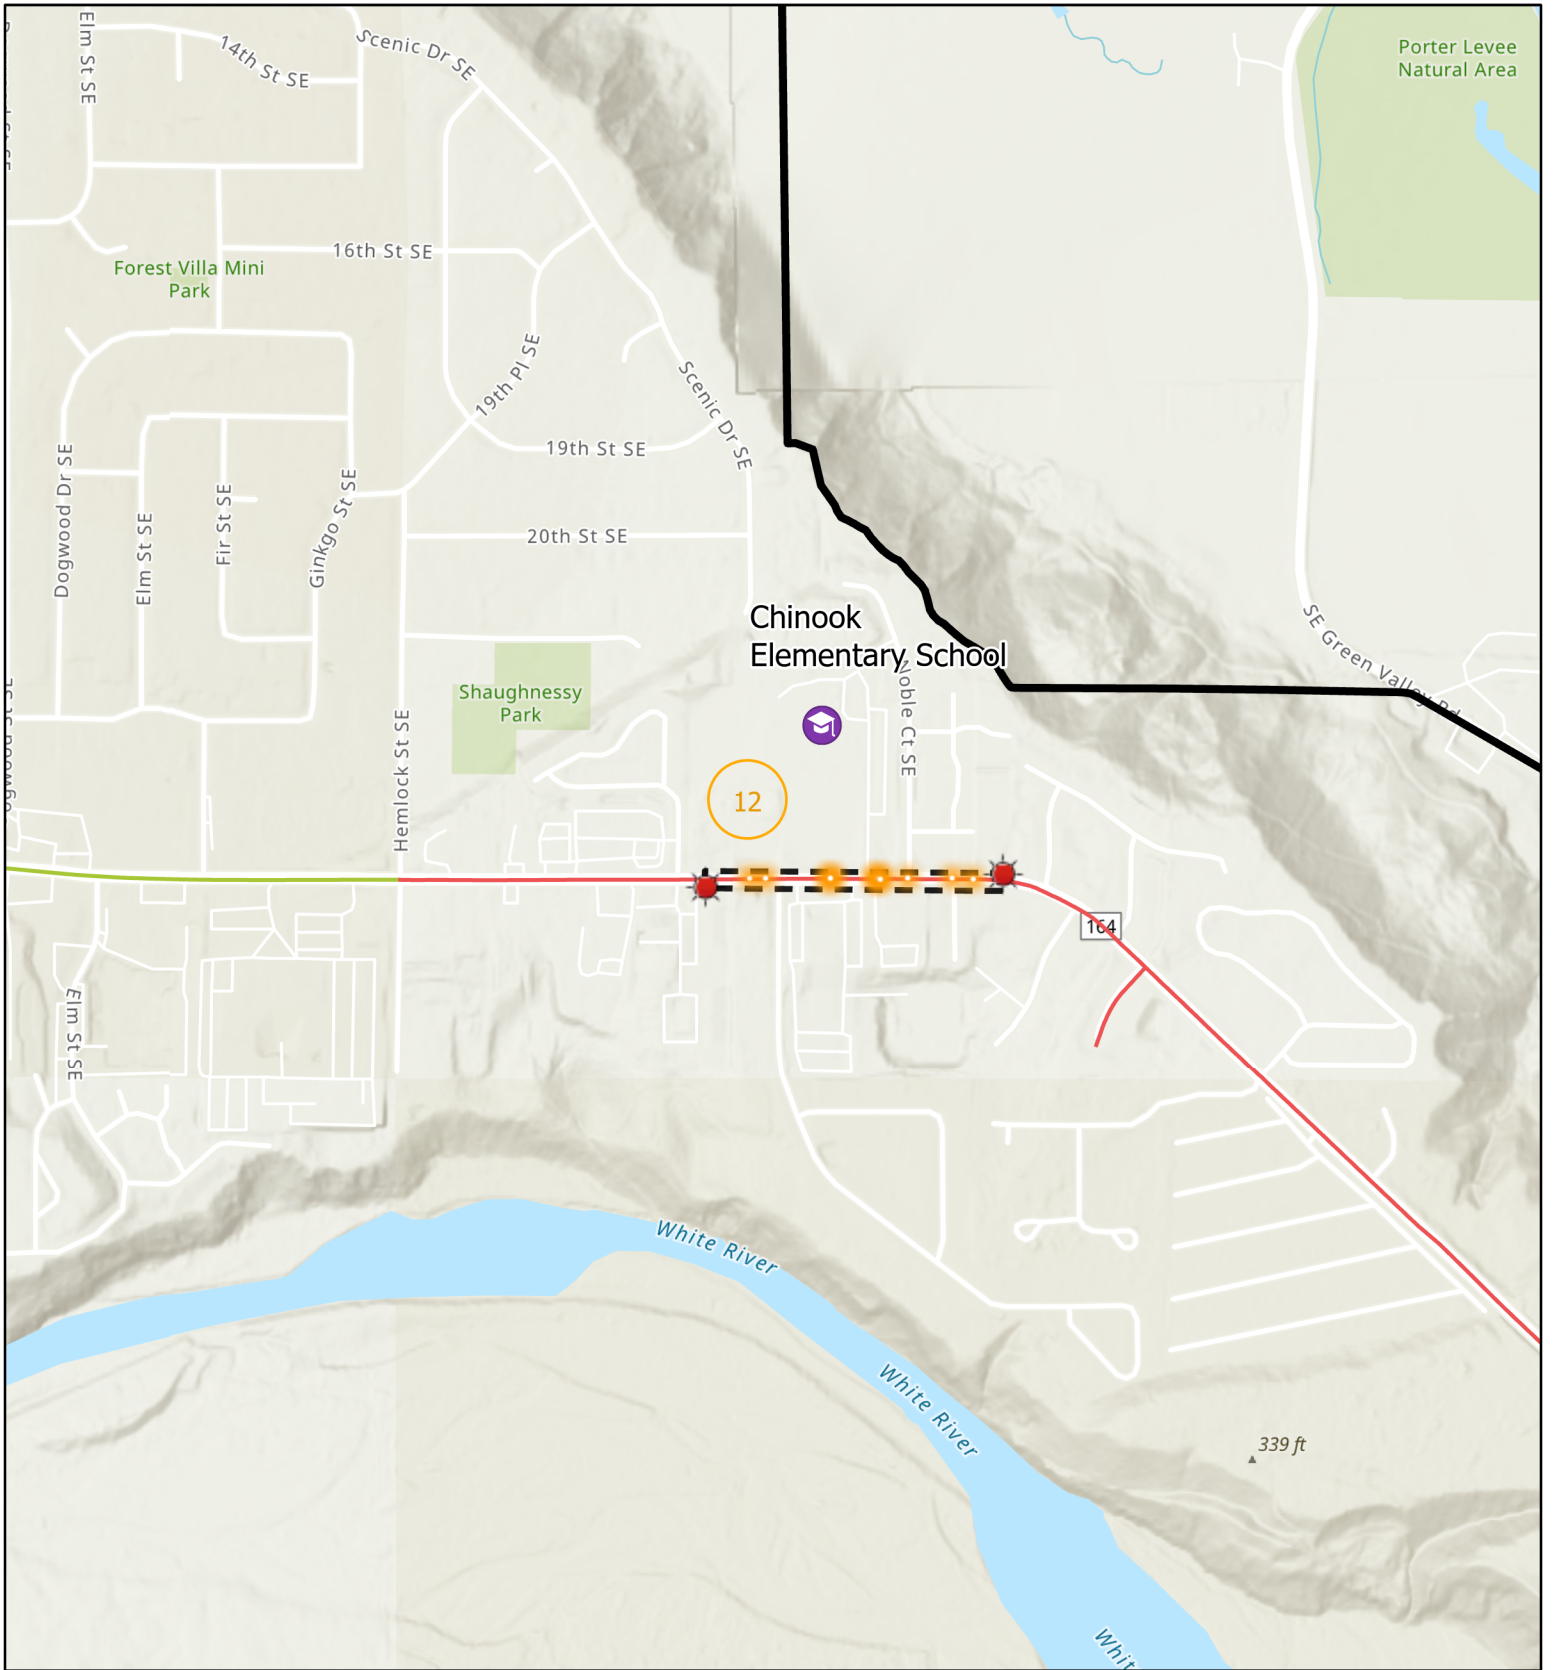

Area 5

Speed Limit

- 30
- 35
- 40
- 45
- 50
- 55
- 60

Schools

School Zone Flasher

Collisions in School Zones - Ped/Cycl

Collisions in School Zones

School Zones

City of Auburn - City Limits

Printed On: 2/22/2022
Map ID: 6197

Information shown is for general reference purposes only and does not necessarily represent exact geographic or cartographic data as mapped. The City of Auburn makes no warranty as to its accuracy.