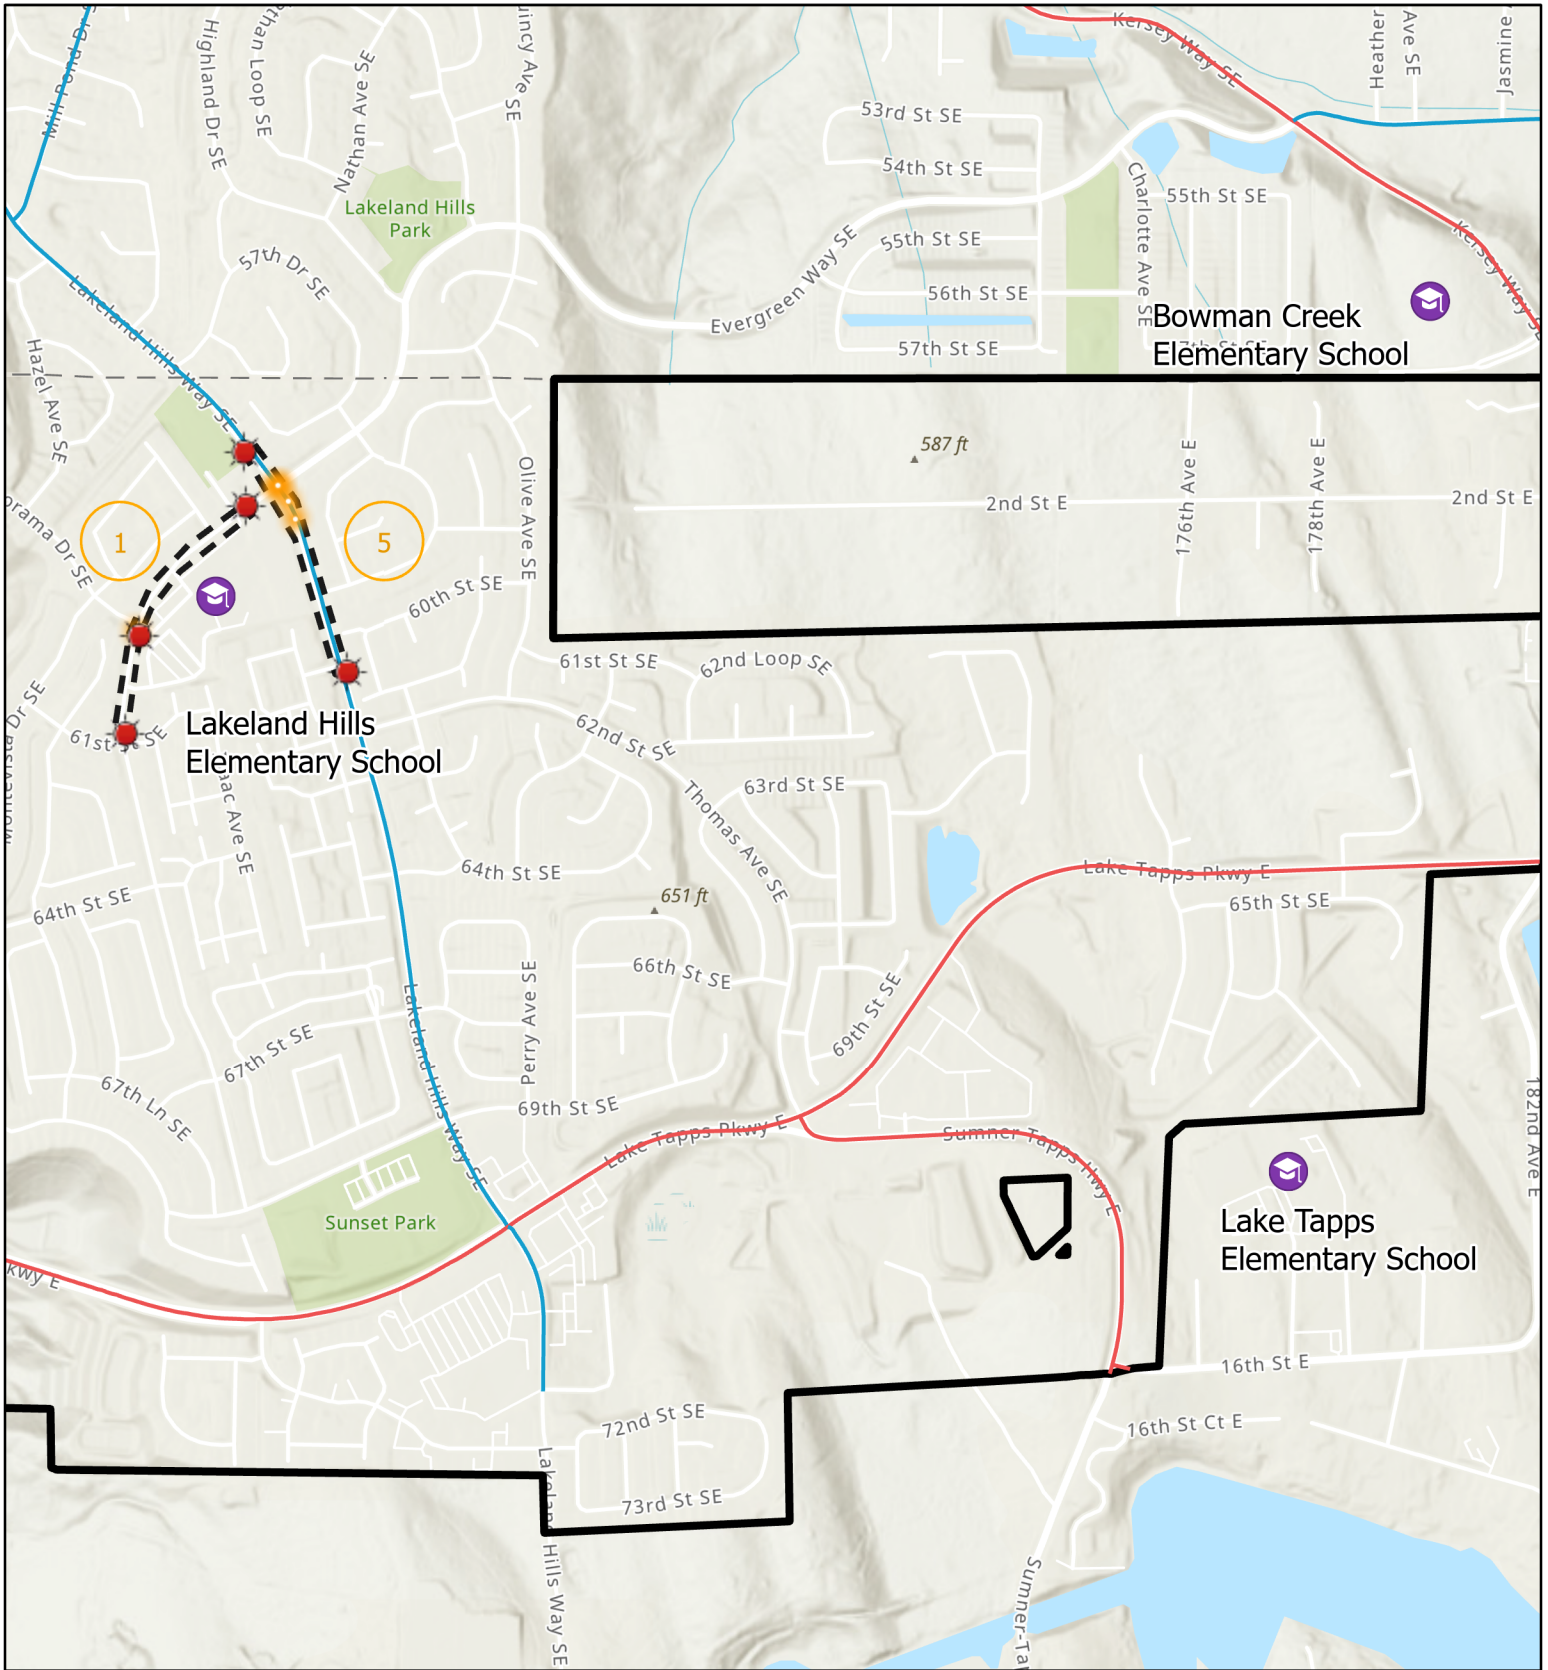

Area 6

Speed Limit

- 45
- 50
- 55
- 60
- 30
- 35
- 40

Schools

School Zone Flasher

Collisions in School Zones - Ped/Cycl

Collisions in School Zones

School Zones

City of Auburn -City Limits

Printed On: 2/22/2022
Map ID: 6197

Information shown is for general reference purposes only and does not necessarily represent exact geographic or cartographic data as mapped. The City of Auburn makes no warranty as to its accuracy.