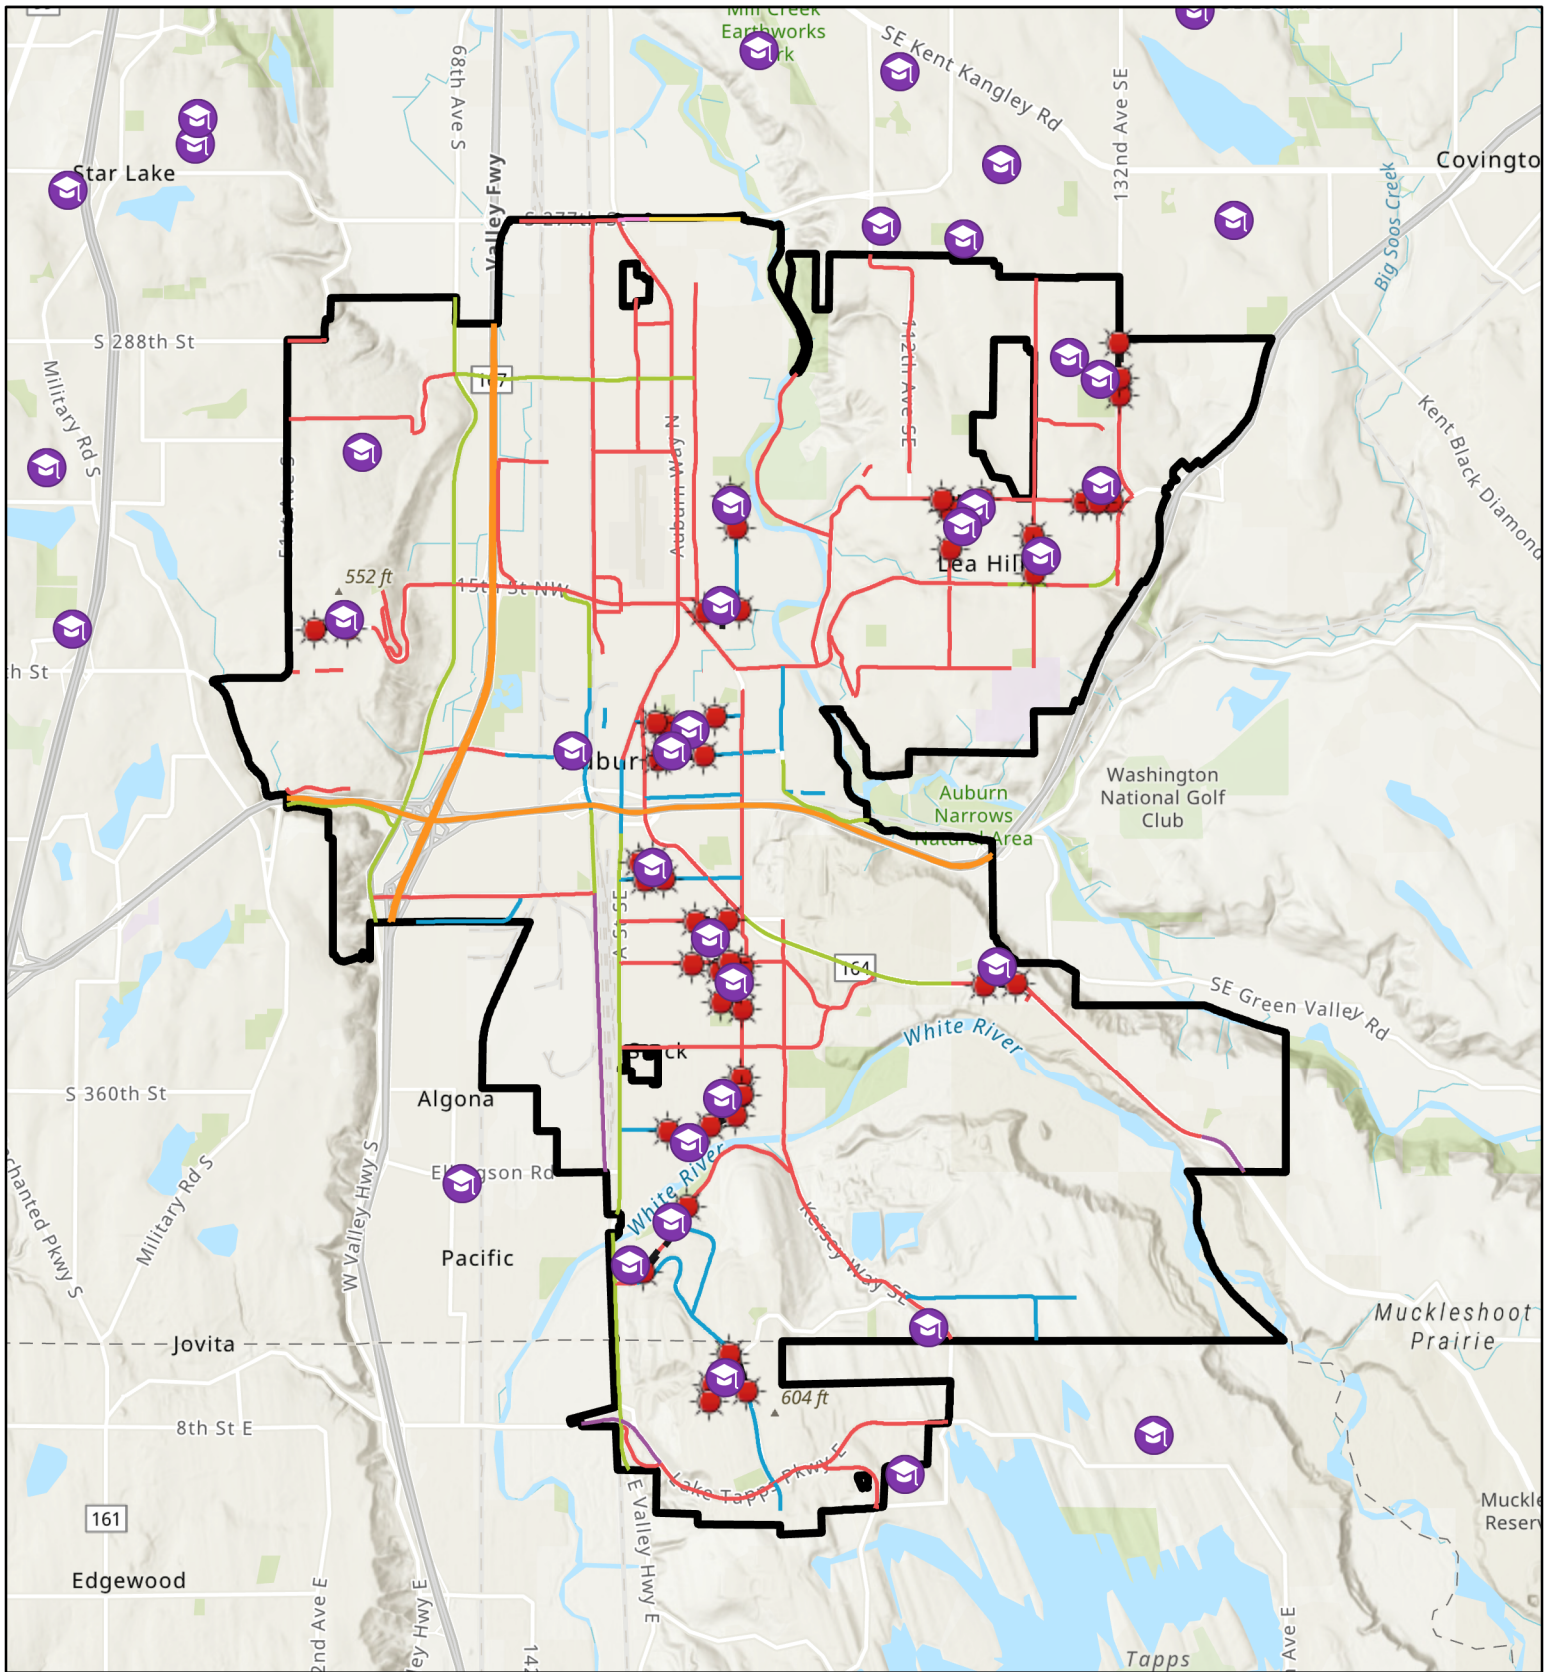

School Zones

Speed Limit

- Schools
- School Zone Flasher
- School Zones
- City of Auburn -City Limits

Printed On: 2/22/2022
Map ID: 6197

Information shown is for general reference purposes only and does not necessarily represent exact geographic or cartographic data as mapped. The City of Auburn makes no warranty as to its accuracy.

Area 1

Speed Limit

- 30
- 35
- 40
- 45
- 50
- 55
- 60

Schools

School Zone Flasher

Collisions in School Zones - Ped/Cycl

Collisions in School Zones

School Zones

City of Auburn - City Limits

Printed On: 2/22/2022
Map ID: 4131

Information shown is for general reference purposes only and does not necessarily represent exact geographic or cartographic data as mapped. The City of Auburn makes no warranty as to its accuracy.

Area 3

Speed Limit

- 30
- 35
- 40
- 45
- 50
- 55
- 60

- Schools
- School Zone Flasher
- Collisions in School Zones - Ped/Cycl

- Collisions in School Zones
- School Zones
- City of Auburn - City Limits

Printed On: 2/22/2022
Map ID: 6197