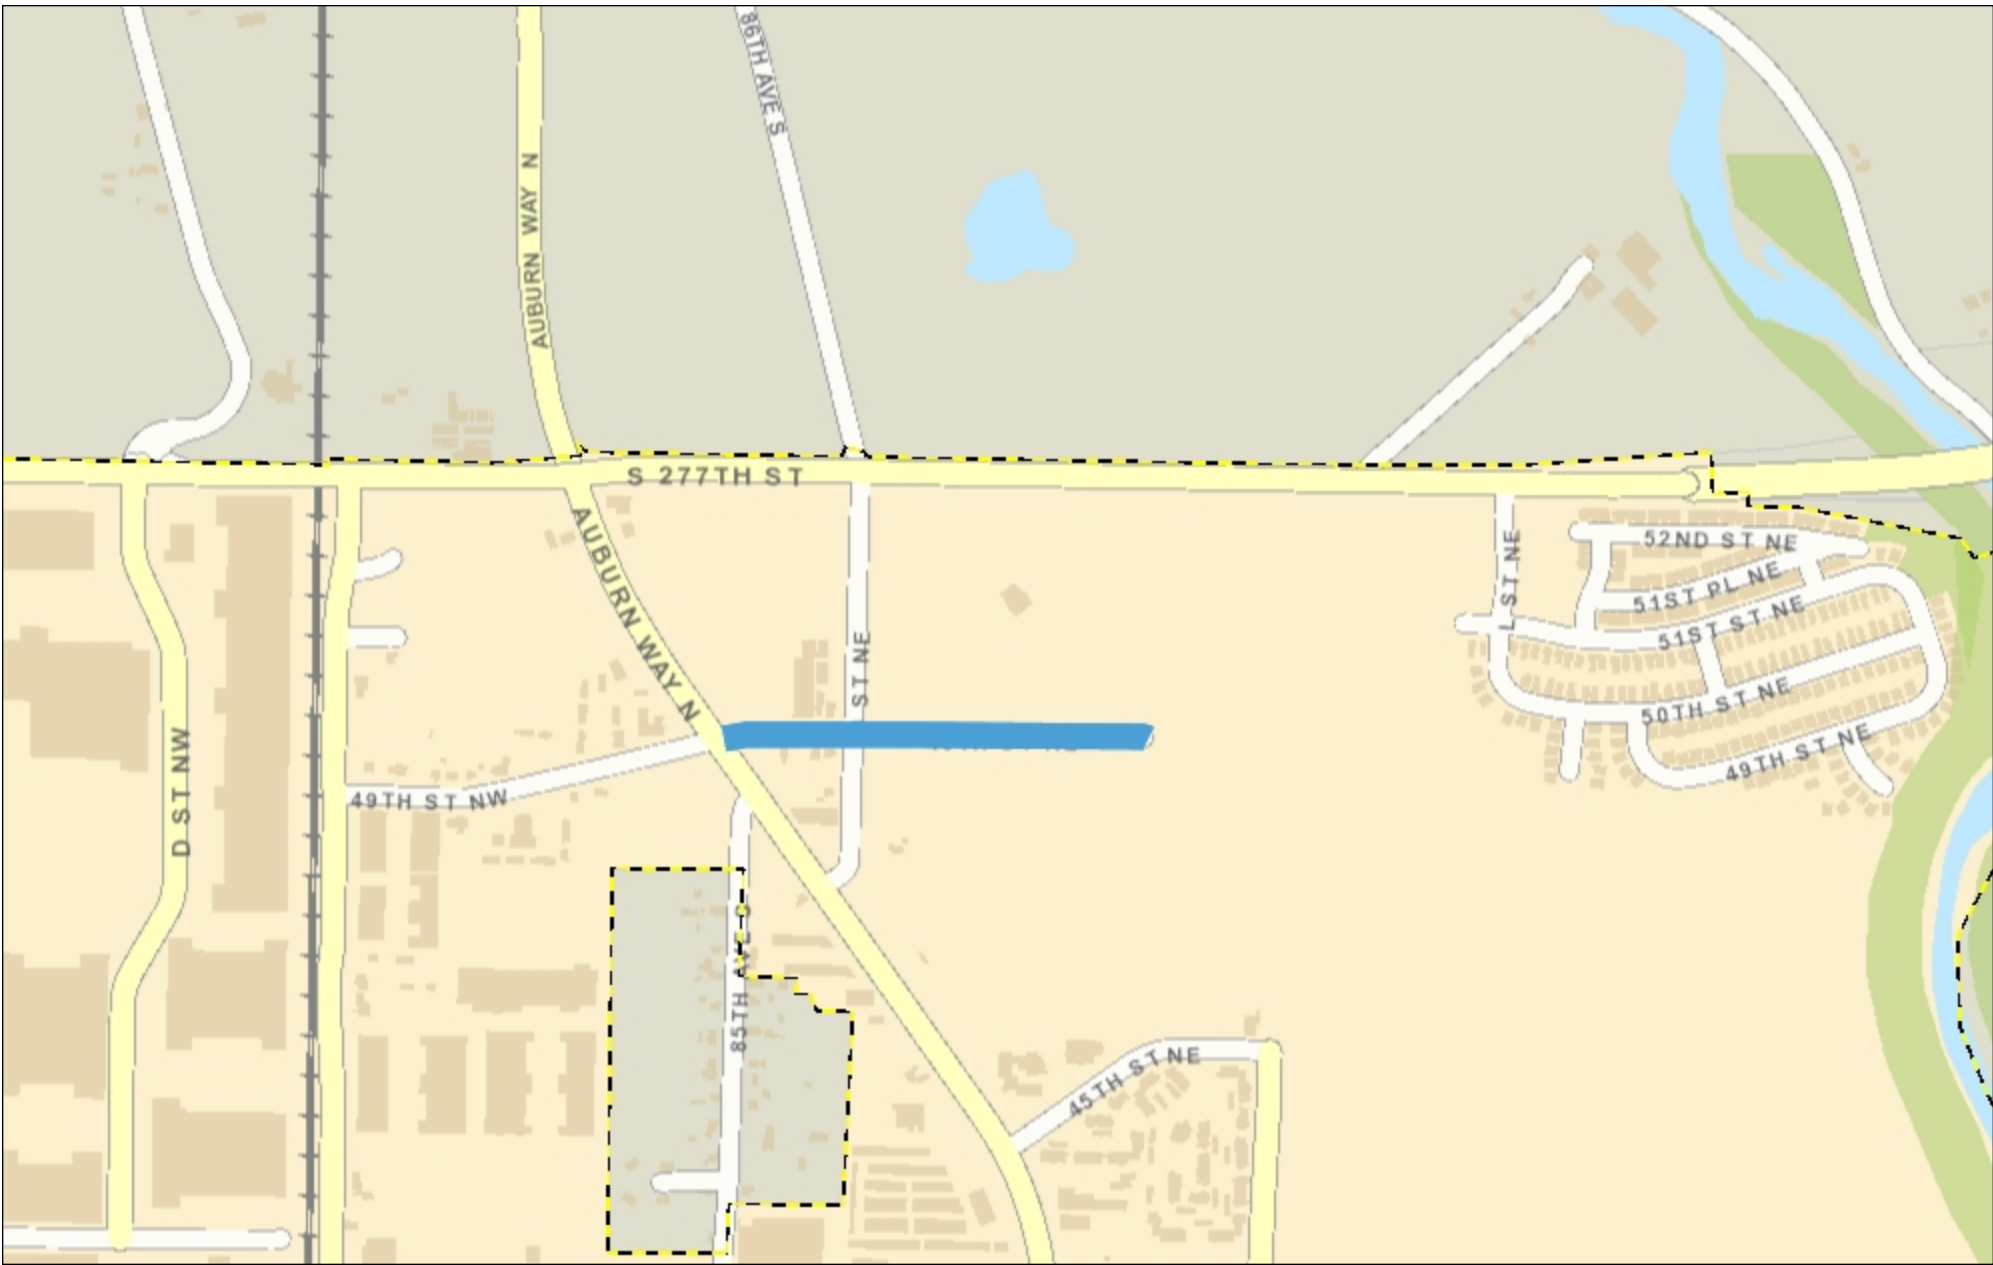

TIP# R-8 - 49th Street NE (AWN to I Street NE)

Printed Date: 10/14/2019
Map Created by City of Auburn eGIS
Imagery Date: May 2015

1,333.3   0   666.7   1,333.3   Feet

NAD_1983_StatePlane_Washington_North_FIPS_4601_Feet

1in = 667 ft   1:8,000

Information shown is for general reference purposes only and does not necessarily represent exact geographic or cartographic data as mapped. The City of Auburn makes no warranty as to its accuracy.