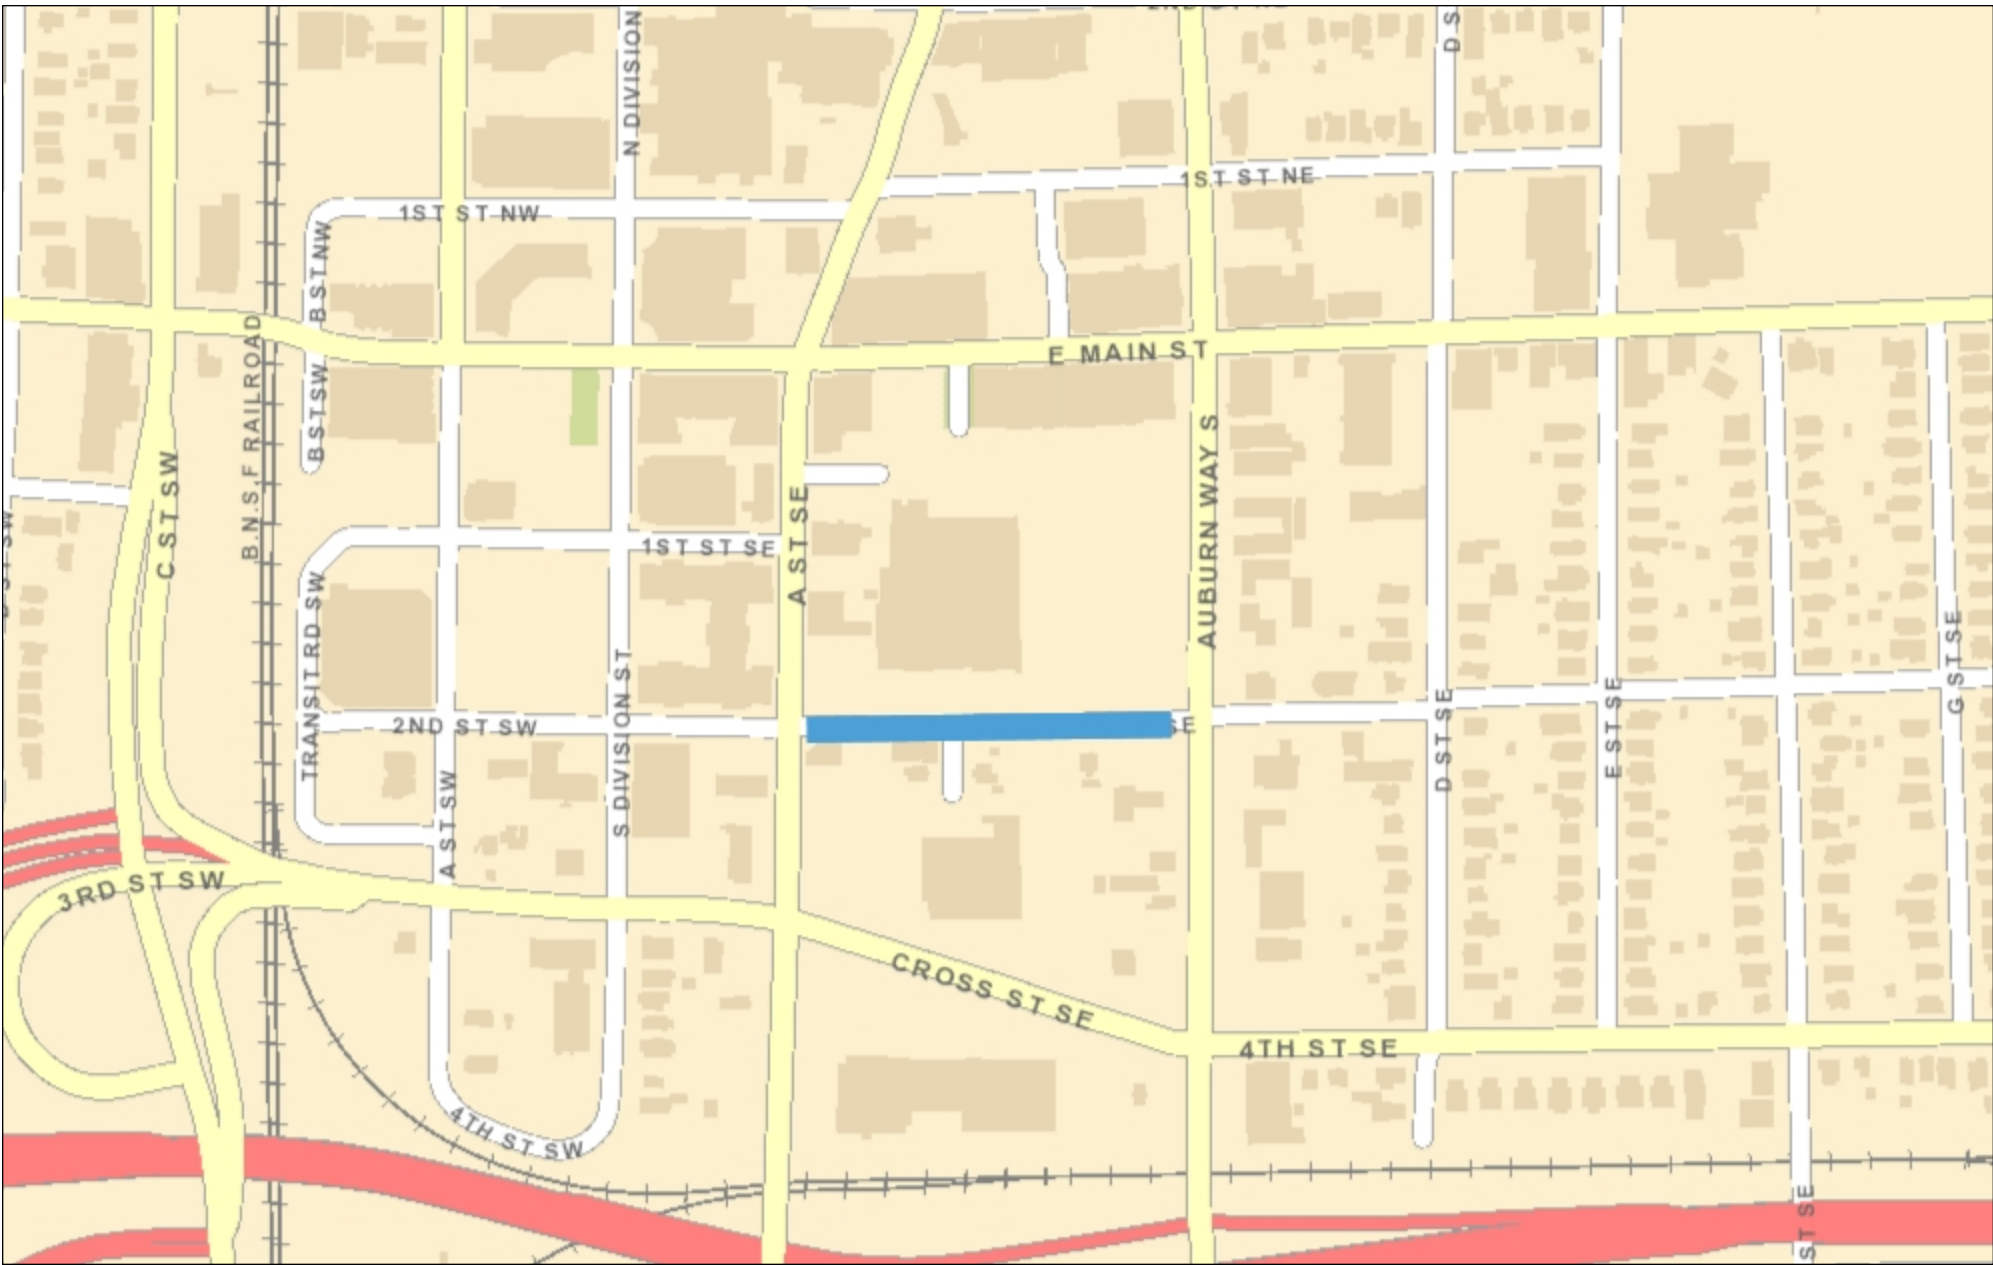

TIP# P-3 - 2nd Street SE Preservation

Printed Date: 10/14/2019
Map Created by City of Auburn eGIS
Imagery Date: May 2015

666.7 0 333.3 666.7 Feet

NAD_1983_StatePlane_Washington_North_FIPS_4601_Feet

1in = 333 ft 1:4,000

Information shown is for general reference purposes only and does not necessarily represent exact geographic or cartographic data as mapped. The City of Auburn makes no warranty as to its accuracy.