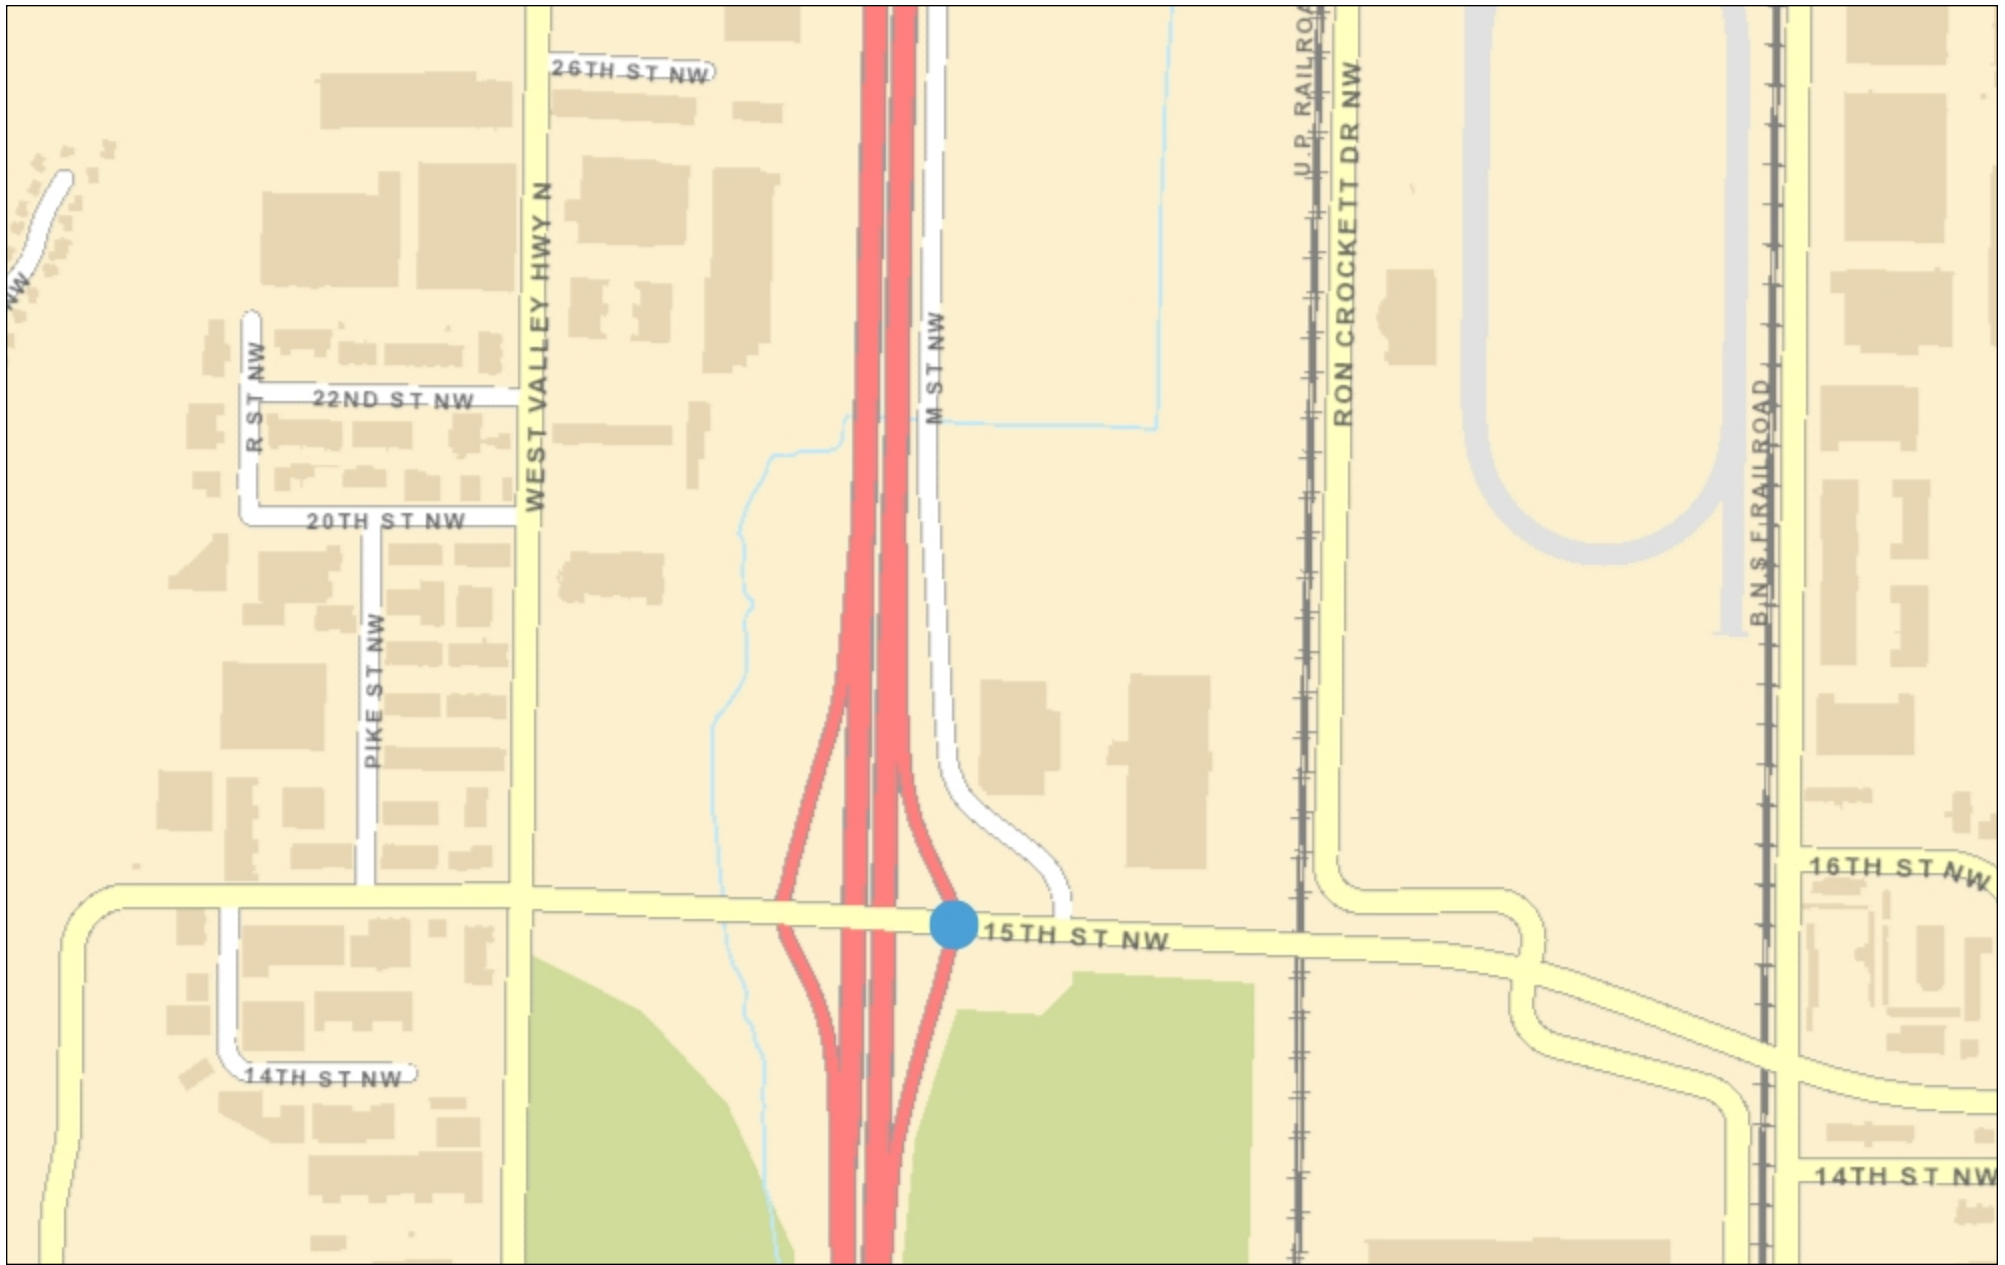

Information shown is for general reference purposes only and does not necessarily represent exact geographic or cartographic data as mapped. The City of Auburn makes no warranty as to its accuracy.

TIP# R-8 - 49th Street NE (AWN to I Street NE)

1in = 167 ft

1:2,000

Information shown is for general reference purposes only and does not necessarily represent exact geographic or cartographic data as mapped. The City of Auburn makes no warranty as to its accuracy.

TIP# I-16 - 15th Street NW/SR-167 NB Ramp

Printed Date: 10/14/2019
Map Created by City of Auburn eGIS
Imagery Date: May 2015

1,333.3 0 666.7 1,333.3 Feet

NAD_1983_StatePlane_Washington_North_FIPS_4601_Feet