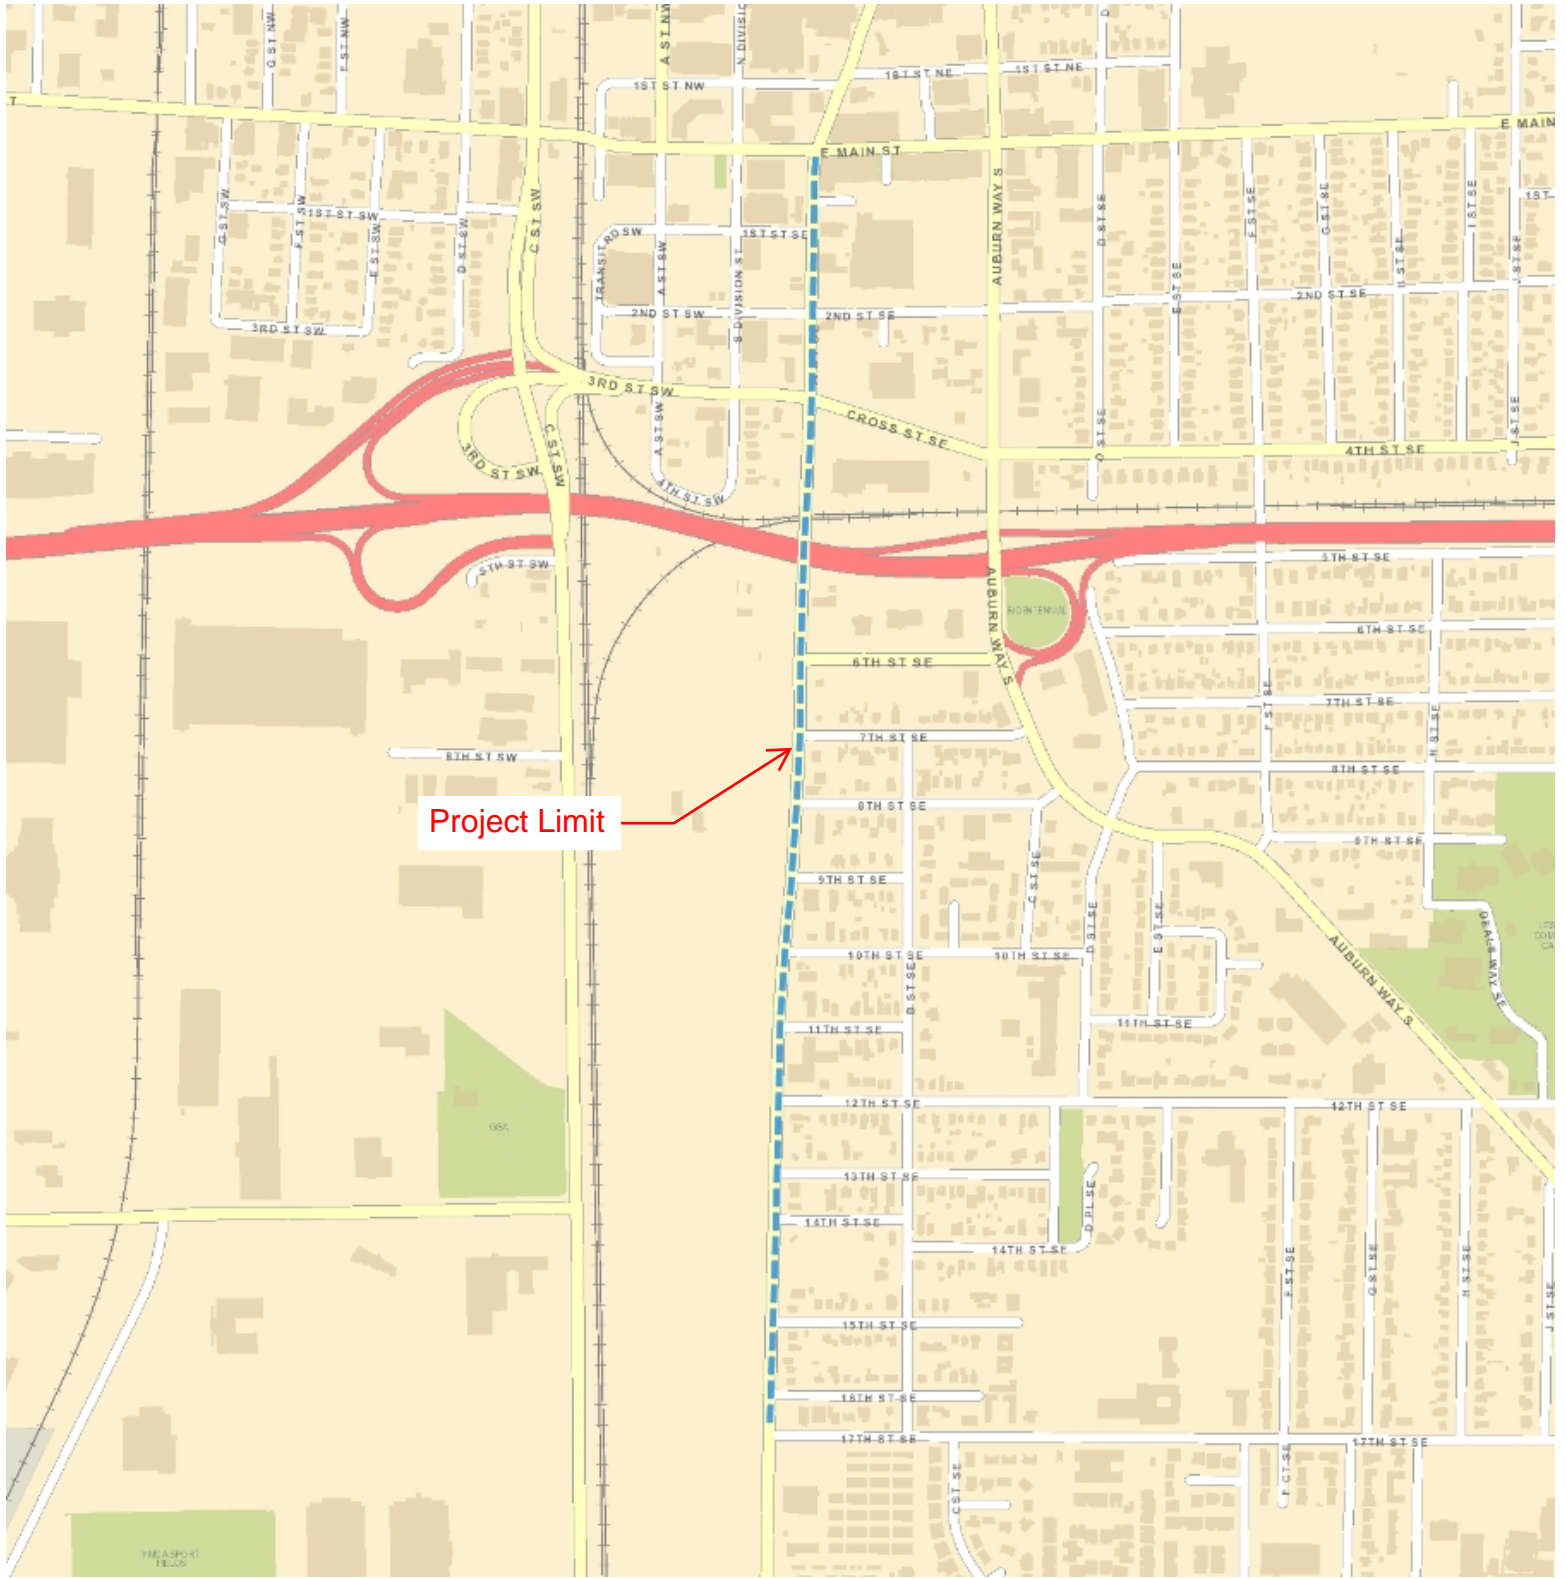

A Street SE Preservation Project - (East Main St to 17th St SE)

Printed Date:5/4/2016
Map Created by City of Auburn eGIS

Information shown is for general reference purposes only and does not necessarily represent exact geographic or cartographic data as mapped. The City of Auburn makes no warranty as to its accuracy.